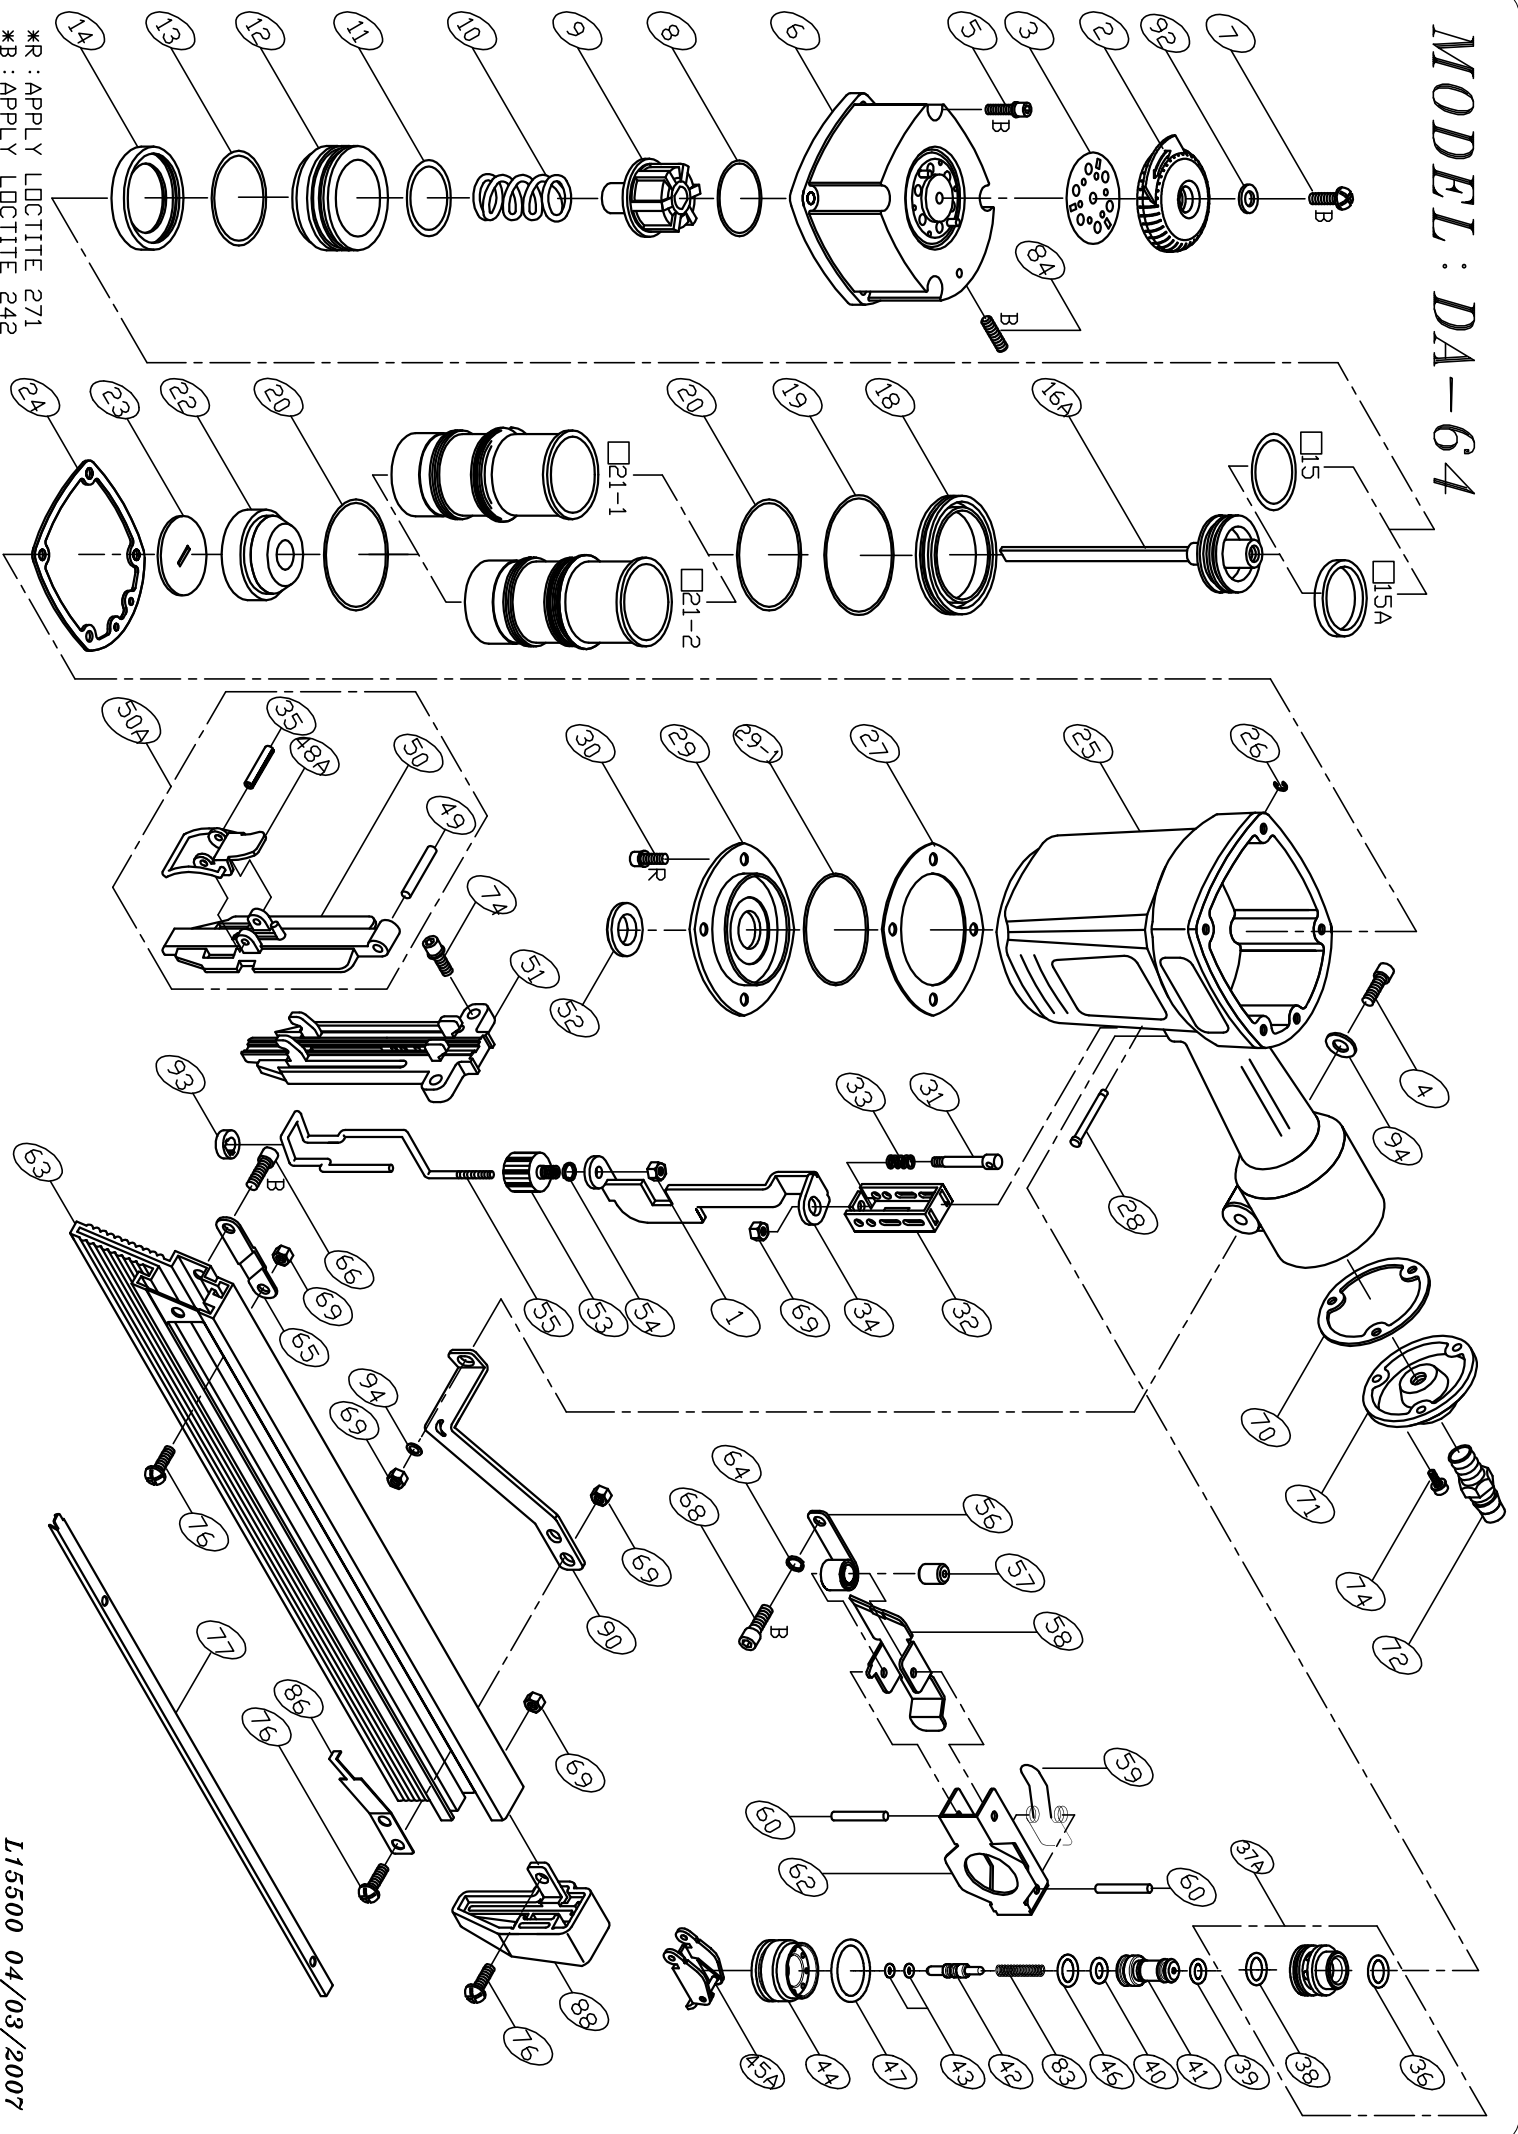

MODEL: DA-64

*R: APPLY LOCTITE 271
 *B: APPLY LOCTITE 242

PARTS LIST (DA-64)

*WHEN ORDERING SPARE PARTS, PLEASE STATE ITEM No, PART NO. AND DESCRIPTION.

ITEM	PART NO	DESCRIPTION	QTY	ITEM	PART NO	DESCRIPTION	QTY	ITEM	PART NO	DESCRIPTION	QTY
01	LN0600N	LOCK NUT	1	33	12102801	SPRING	1	68	HS04070B-08	HEX. SOC. HD. BOLT	1
02	15100201	EXHAUST COVER	1	34	15503401	UPPER SAFETY LEVER	1	69	LN0500N	LOCK NUT	6
03	15100301	SPRING PLATE	1	35	RP3020S	ROLLED PIN	1	70	15107001	GASKET	1
04	HS05080B-20	HEX. SOC. HD. BOLT	1	36	OR14018N	O-RING	1	71	15107101	END CAP	1
05	HS05080BW-20	HEX. SOC. HD. BOLT+SW	4	37A	15103701A	VALVE ASM.	1	72	12106401	AIR PLUG	1
06	13600601	CAP	1	38	OR17515N	O RING**	1	74	HS05080BW-16	HEX. SOC. HD. BOLT+SW	5
07	US06100B-16	UM. HD. BOLT	1	39	OR05819N	O RING**	1	76	US05080B-10	UM. HD. BOLT	4
08	13600801	SPACER	1	40	OR06020N	O RING**	1	77	15507701	NAIL GUIDE LINER	1
09	13600901	PISTON STOPPER**	1	41	15104101	VALVE PLUNGER	1	83	15108301	SPRING	1
10	13601001	SPRING**	1	42	15104201	PLUNGER	1	84	SS05080B-06	SET SCREW	1
11	OR33720N	O RING**	1	43	OR02515V	O RING**	2	86	15508601	STOPPER	1
12	13601201	PISTON HEAD VALVE	1	44	15104401	PLUNGER CAP	1	88	15508801	MAGAZINE CAP	1
13	OR47020N	O RING**	2	45A	15104501A	TRIGGER ASSEMBLY	1	90	15509001	BRACKET	1
14	13601401	SEAL	1	46	OR08819N	O RING**	1	92	FW060130B-10	FLAT WASHER	1
15	OR33735N	O RING**	1	47	OR19824N	O RING**	1	93	15509301	RUBBER PAD	1
15A	13601501A	OIL-LESS RING ASM.**	1	48A	13104101A	LATCH**	1	94	FW050120B-08	FLAT WASHER	2
16A	15501601A	PISTON ASSEMBLY**	1	49	BP0422P	BALL PIN	1				
18	13601801	CYLINDER SPACER	1	50	15505001	NOSE COVER	1				
19	OR53726N	O RING**	1	50A	15505001A	NOSE COVER ASM.	1				
20	OR43026N	O RING**	2	51	15505101	NOSE	1				
21-1	15502101	CYLINDER	1	52	15505202	JOINT GUIDE	1				
21-2	15502101G	CYLINDER	1	53	15505301	SAFETY ADJUSTING NUT	1				
22	13602201	BUMPER**	1	54	WW0600W	WAVE WASHER	1				
23	21102301	WASHER	1	55	15505502	SAFETY LEVER	1				
24	13602401	GASKET**	1	56	15505601	SPRING**	1				
25	13602501	BODY	1	57	15505701	ROLLER	1				
26	ER0250R	E RING	2	58	15505801	PUSHER	1				
27	13602701	GASKET**	1	59	15505901	TOR. SPRING	1				
28	12103201	STEPPED PIN	2	60	BP0430P	BALL PIN	2				
29	15502901	BOTTOM	1	62	15506201	PUSHER GUIDE	1				
29-1	OR41018N	O RING**	1	63	15506301	MAGAZINE	1				
30	HS06100BW-20	HEX. SOC. HD. BOLT+SW	4	64	15506401	SLEEVE	1				
31	15503101	SPRING GUIDE	1	65	15506501	SET PLATE	1				
32	15503201	GUIDE SAFETY LEVER	1	66	HS05080B-10	HEX. SOC. HD. BOLT	1				