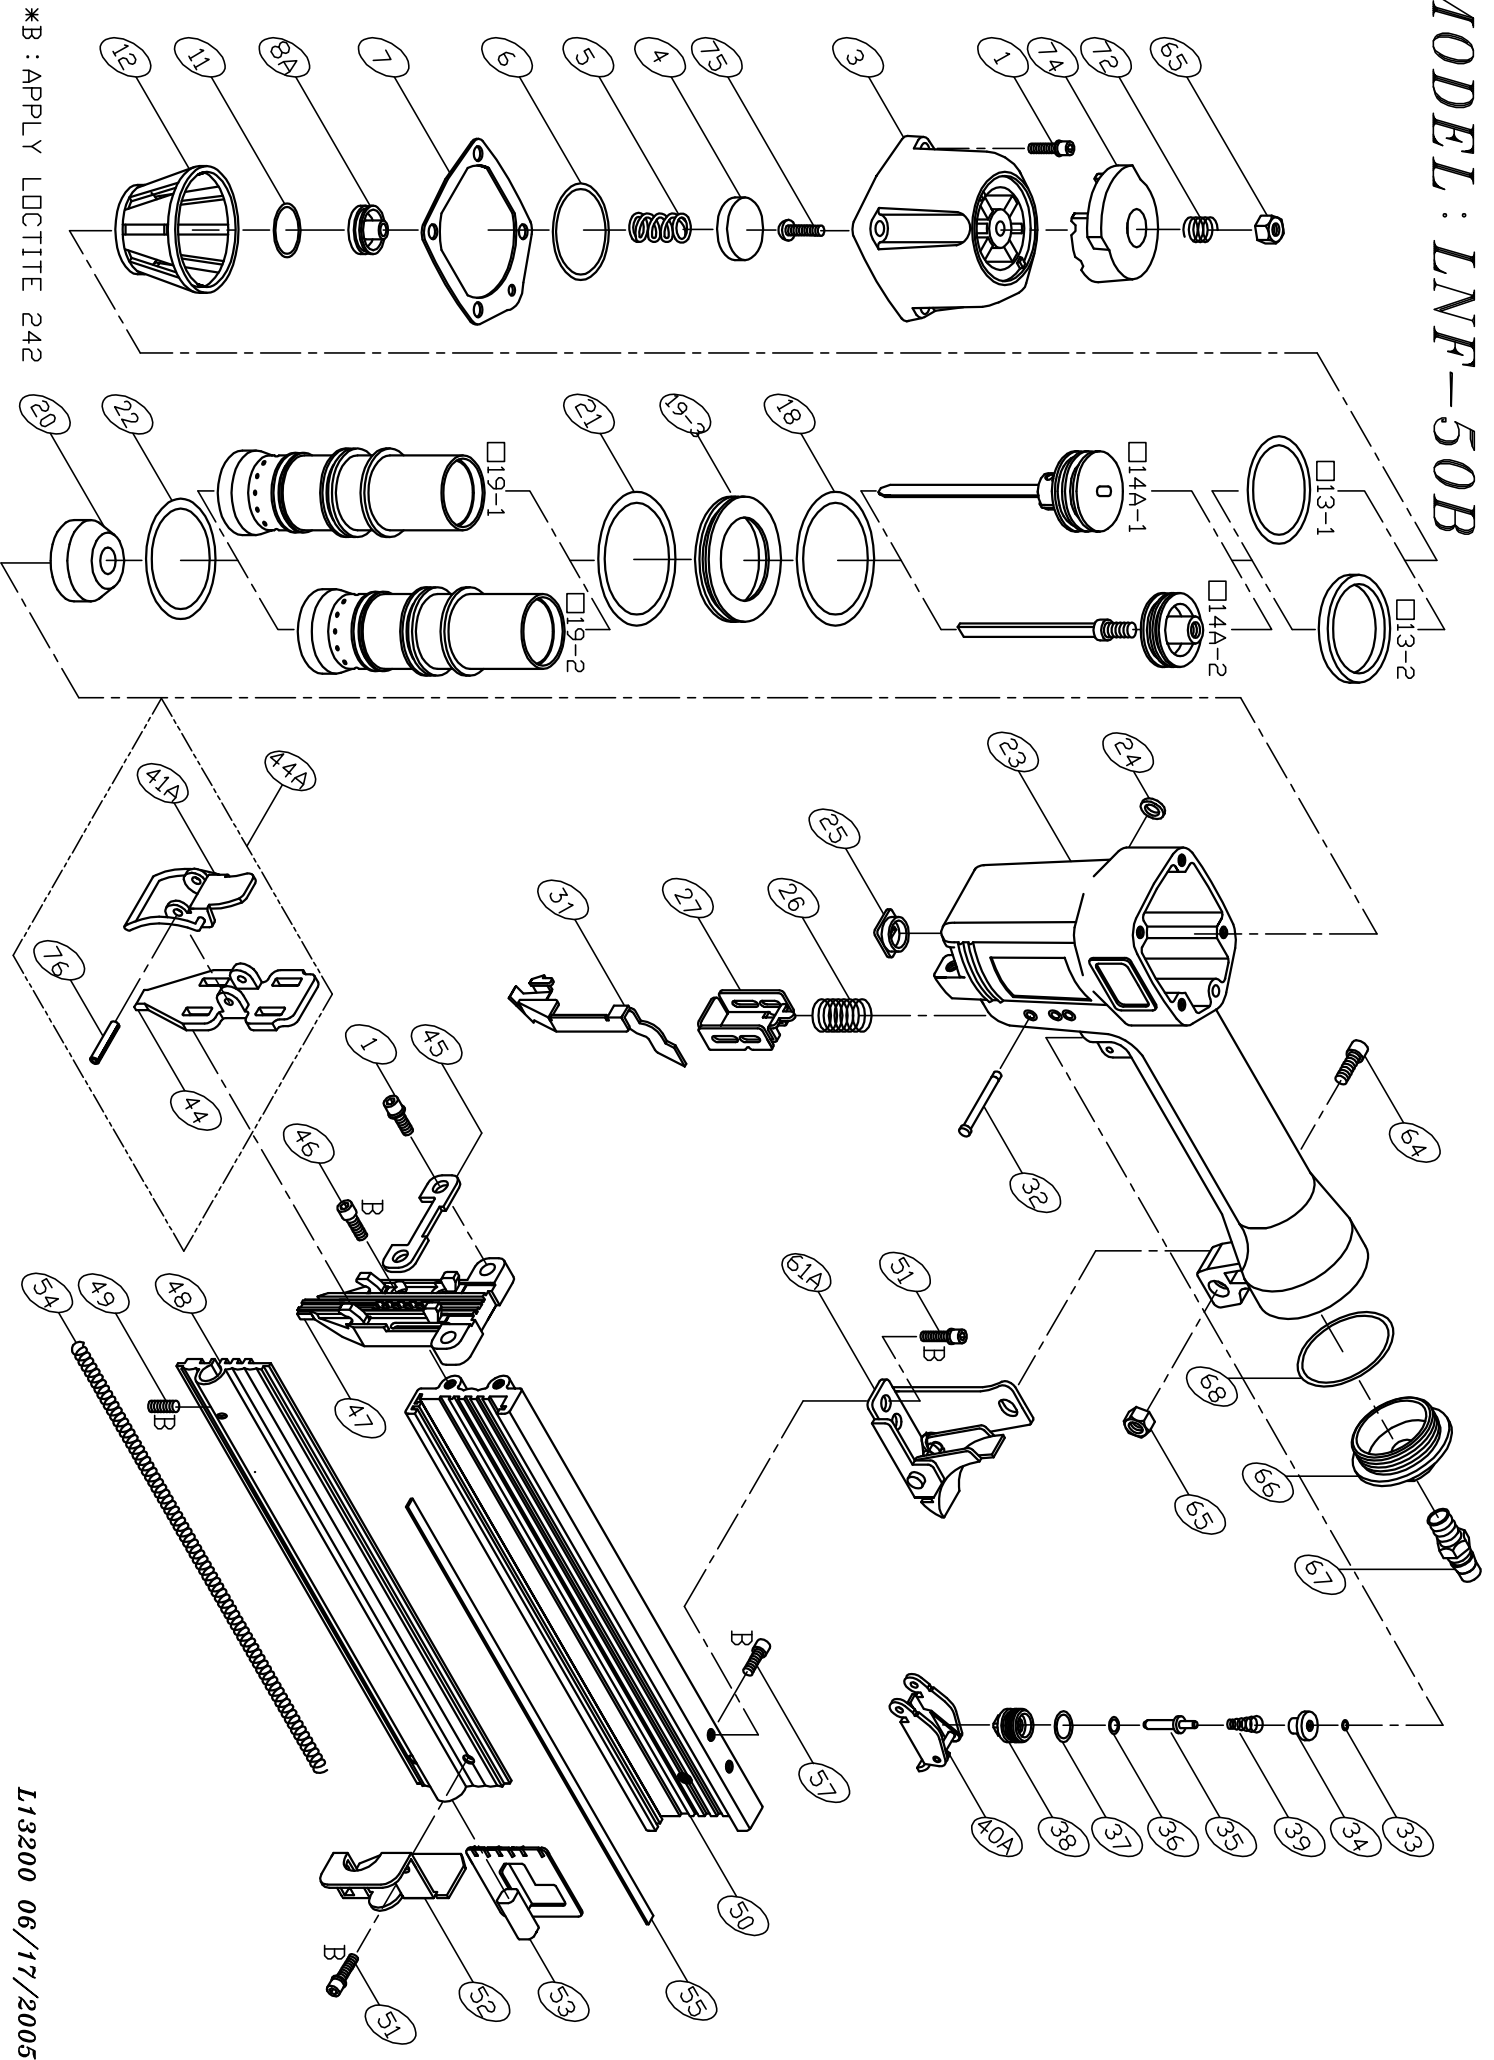

MODEL: LNF-50B

*B: APPLY LOCTITE 242

L13200 06/17/2005

PARTS LIST (LNF-50B)

*WHEN ORDERING SPARE PARTS, PLEASE STATE ITEM No, PART NO. AND DESCRIPTION.

ITEM	PART NO	DESCRIPTION	QTY	ITEM	PART NO	DESCRIPTION	QTY	ITEM	PART NO	DESCRIPTION	QTY
01	HS05080BW-20	HEX. SOC. HD. BOLT+SW	6	40A	15104501A	TRIGGER ASSEMBLY	1				
03	13200301	CAP	1	41A	13104101A	LATCH**	1				
04	12100401	SEAL**	1	44	13104401	DRIVER GUIDE COVER	1				
05	12100501	SPRING**	1	44A	13104401A	DRIVER GUIDE COVER ASM	1				
06	OR13824N	O RING**	1	45	12104501	SET PLATE	1				
07	11000701	CAP SEAL**	1	46	HS04070B-12	HEX. SOC. HD. BOLT	2				
08A	12100801A	HEAD VALVE ASM.	1	47	13104701	DRIVER GUIDE	1				
11	OR31824N	O RING**	1	48	13104801	MAGAZINE COVER	1				
12	12101201	COLLAR	1	49	SS04070B-12	SET SCREW	1				
13-1	OR22431N	O RING**	1	50	13105001	MAGAZINE	1				
13-2	11001303	PISTON RING	1	51	HS04070BW-08	HEX. SOC. HD. BOLT+SW	4				
14A-1	13101401A	DRIVER ASSEMBLY**	1	52	13105201	TAIL COVER	1				
14A-2	13101402A	DRIVER ASSEMBLY**	1	53	13105301	PUSHER	1				
18	OR43526N	O RING**	1	54	12105401	SPRING**	1				
19-1	13201901	CYLINDER	1	55	12105501	NAIL GUIDE LINER	1				
19-2	13201901G	CYLINDER	1	57	HS05080B-07	HEX. SOC. HD. BOLT	1				
19-3	11001903	COLLAR	1	61A	13206101A	BRACKET ASSEMBLY	1				
20	13102001	BUMPER**	1	64	HS05080B-16	HEX. SOC. HD. BOLT	1				
21	OR32025N	O RING**	1	65	LN0500N	LOCK NUT	2				
22	OR29826N	O RING**	1	66	11106601	COVER	1				
23	11002301	BODY	1	67	12106401	AIR PLUG	1				
24	OR01919N	O RING**	2	68	OR40030N	O RING**	1				
25	12102501	JOINT GUIDE	1	72	11007201	SPRING	1				
26	11002601	SPRING	1	74	11007401	EXHAUST COVER	1				
27	11002702	GUIDE SAFETY LEVER	1	75	US05080B1-16	UM. HD. BOLT	1				
31	13203101	SAFETY LEVER	1	76	RP3020S	ROLLED PIN	1				
32	11103201	STEPPED PIN	2								
33	OR02819N1	O RING**	1								
34	11003401	TRIGGER VALVE HEAD	1								
35	11003503	TRIGGER VALVE STEM	1								
36	OR02515V	O RING**	1								
37	OR10719N	O RING**	1								
38	11003803	TRIGGER VALVE GUIDE	1								
39	11006901	SPRING	1								