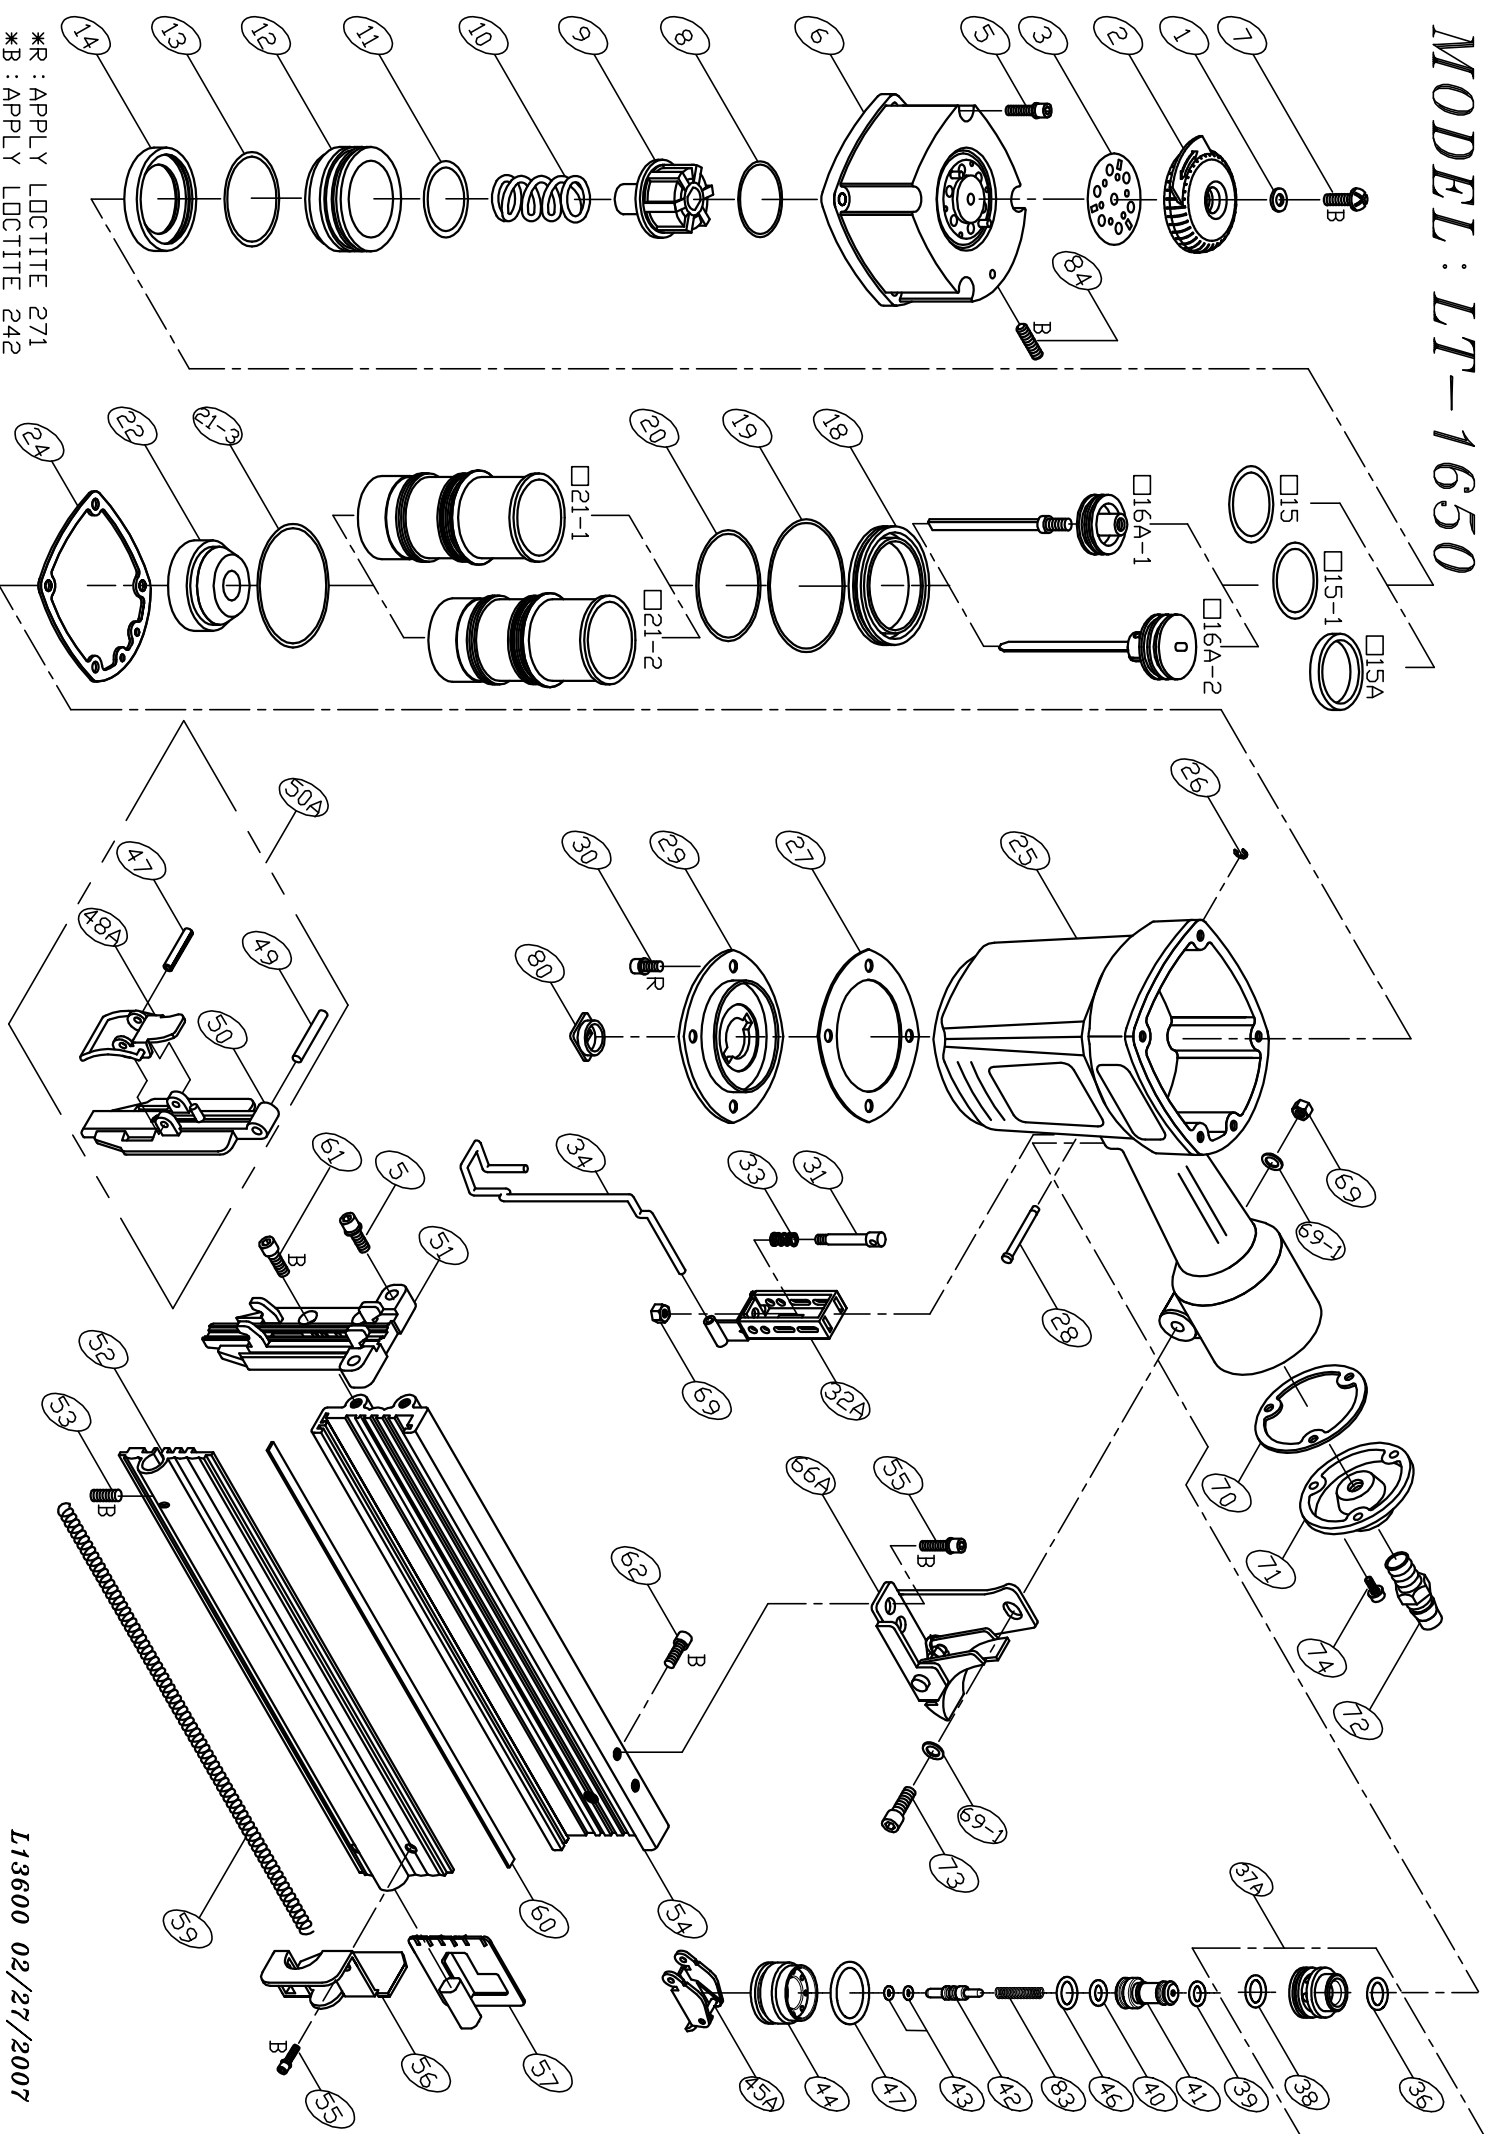

MODEL: LT-1650

*R : APPLY LOCTITE 271
*B : APPLY LOCTITE 242

PARTS LIST (LT-1650)

*WHEN ORDERING SPARE PARTS, PLEASE STATE ITEM No, PART NO. AND DESCRIPTION.

ITEM	PART NO	DESCRIPTION	QTY	ITEM	PART NO	DESCRIPTION	QTY	ITEM	PART NO	DESCRIPTION	QTY
01	FW060130B-10	FLAT WASHER	1	33	12102801	SPRING	1	73	HS05080B-20	HEX. SOC. HD. BOLT	1
02	15100201	EXHAUST COVER	1	34	13603401	SAFETY LEVER	1	74	HS05080BW-16	HEX. SOC. HD. BOLT+SW	3
03	15100301	SPRING PLATE	1	36	OR14018N	O-RING	1	80	13702501	JOINT GUIDE	1
05	HS05080BW-20	HEX. SOC. HD. BOLT+SW	6	37A	15103701A	VALVE ASM.	1	81	OR08819N	O RING**	1
06	13600601	CAP	1	38	OR17515N	O RING**	1	82	OR19824N	O RING**	1
07	US06100B-16	UM. HD. BOLT	1	39	OR05819N	O RING**	1	83	15108301	SPRING	1
08	13600801	SPACER	1	40	OR06020N	O RING**	1	84	SS05080B-06	SET SCREW	1
09	13600901	PISTON STOPPER**	1	41	15104101	VALVE PLUNGER	1				
10	13601001	SPRING**	1	42	15104201	PLUNGER	1				
11	OR33720N	O RING**	1	43	OR02515V	O RING**	2				
12	13601201	PISTON HEAD VALVE	1	44	15104401	PLUNGER CAP	1				
13	OR47020N	O RING**	2	45A	15104501A	TRIGGER ASSEMBLY	1				
14	13601401	SEAL	1	47	RP3020S	ROLLED PIN	1				
15	OR33735N	O RING**	1	48A	13104101A	LATCH**	1				
15-1	OR33037V	O RING**	1	49	BP0422P	BALL PIN	1				
15A	13601501A	OIL-LESS RING ASM.**	1	50	13605001	DRIVER GUIDE COVER	1				
16A-1	13601601A	PISTON ASSEMBLY**	1	50A	13605001A	DRIVER GUIDE COVER ASM.	1				
16A-2	13601602A	PISTON ASSEMBLY**	1	51	17505101	NOSE	1				
18	13601801	CYLINDER SPACER	1	52	13605201	MAGAZINE COVER	1				
19	OR53726N	O RING**	1	53	SS04070B-12	SET SCREW	1				
20	OR43026N	O RING**	1	54	13605401	MAGAZINE	1				
21-1	13602101	CYLINDER	1	55	HS04070BW-08	HEX. SOC. HD. BOLT+SW	4				
21-2	13602101G	CYLINDER	1	56	13105201	TAIL COVER	1				
21-3	OR43735N	O RING**	1	57	13705301	PUSHER	1				
22	13602201	BUMPER**	1	59	12105401	SPRING**	1				
24	13602401	GASKET**	1	60	13606001	NAIL GUIDE LINER	1				
25	13602501	BODY	1	61	HS05080B-12	HEX. SOC. HD. BOLT	2				
26	ER0250R	E RING	2	62	HS05080B-07	HEX. SOC. HD. BOLT	1				
27	13602701	GASKET**	1	66A	12106101A	BRACKET ASSEMBLY	1				
28	12103201	STEPPED PIN	2	69	LN0500N	LOCK NUT	2				
29	14002902	BOTTOM	1	69-1	FW050130B-08	FLAT WASHER	2				
30	HS06100BW-20	HEX. SOC. HD. BOLT+SW	4	70	15107001	GASKET	1				
31	13603101	SPRING GUIDE	1	71	15107101	END CAP	1				
32A	13603201A	GUIDE SAFETY LEVER ASM	1	72	12106401	AIR PLUG	1