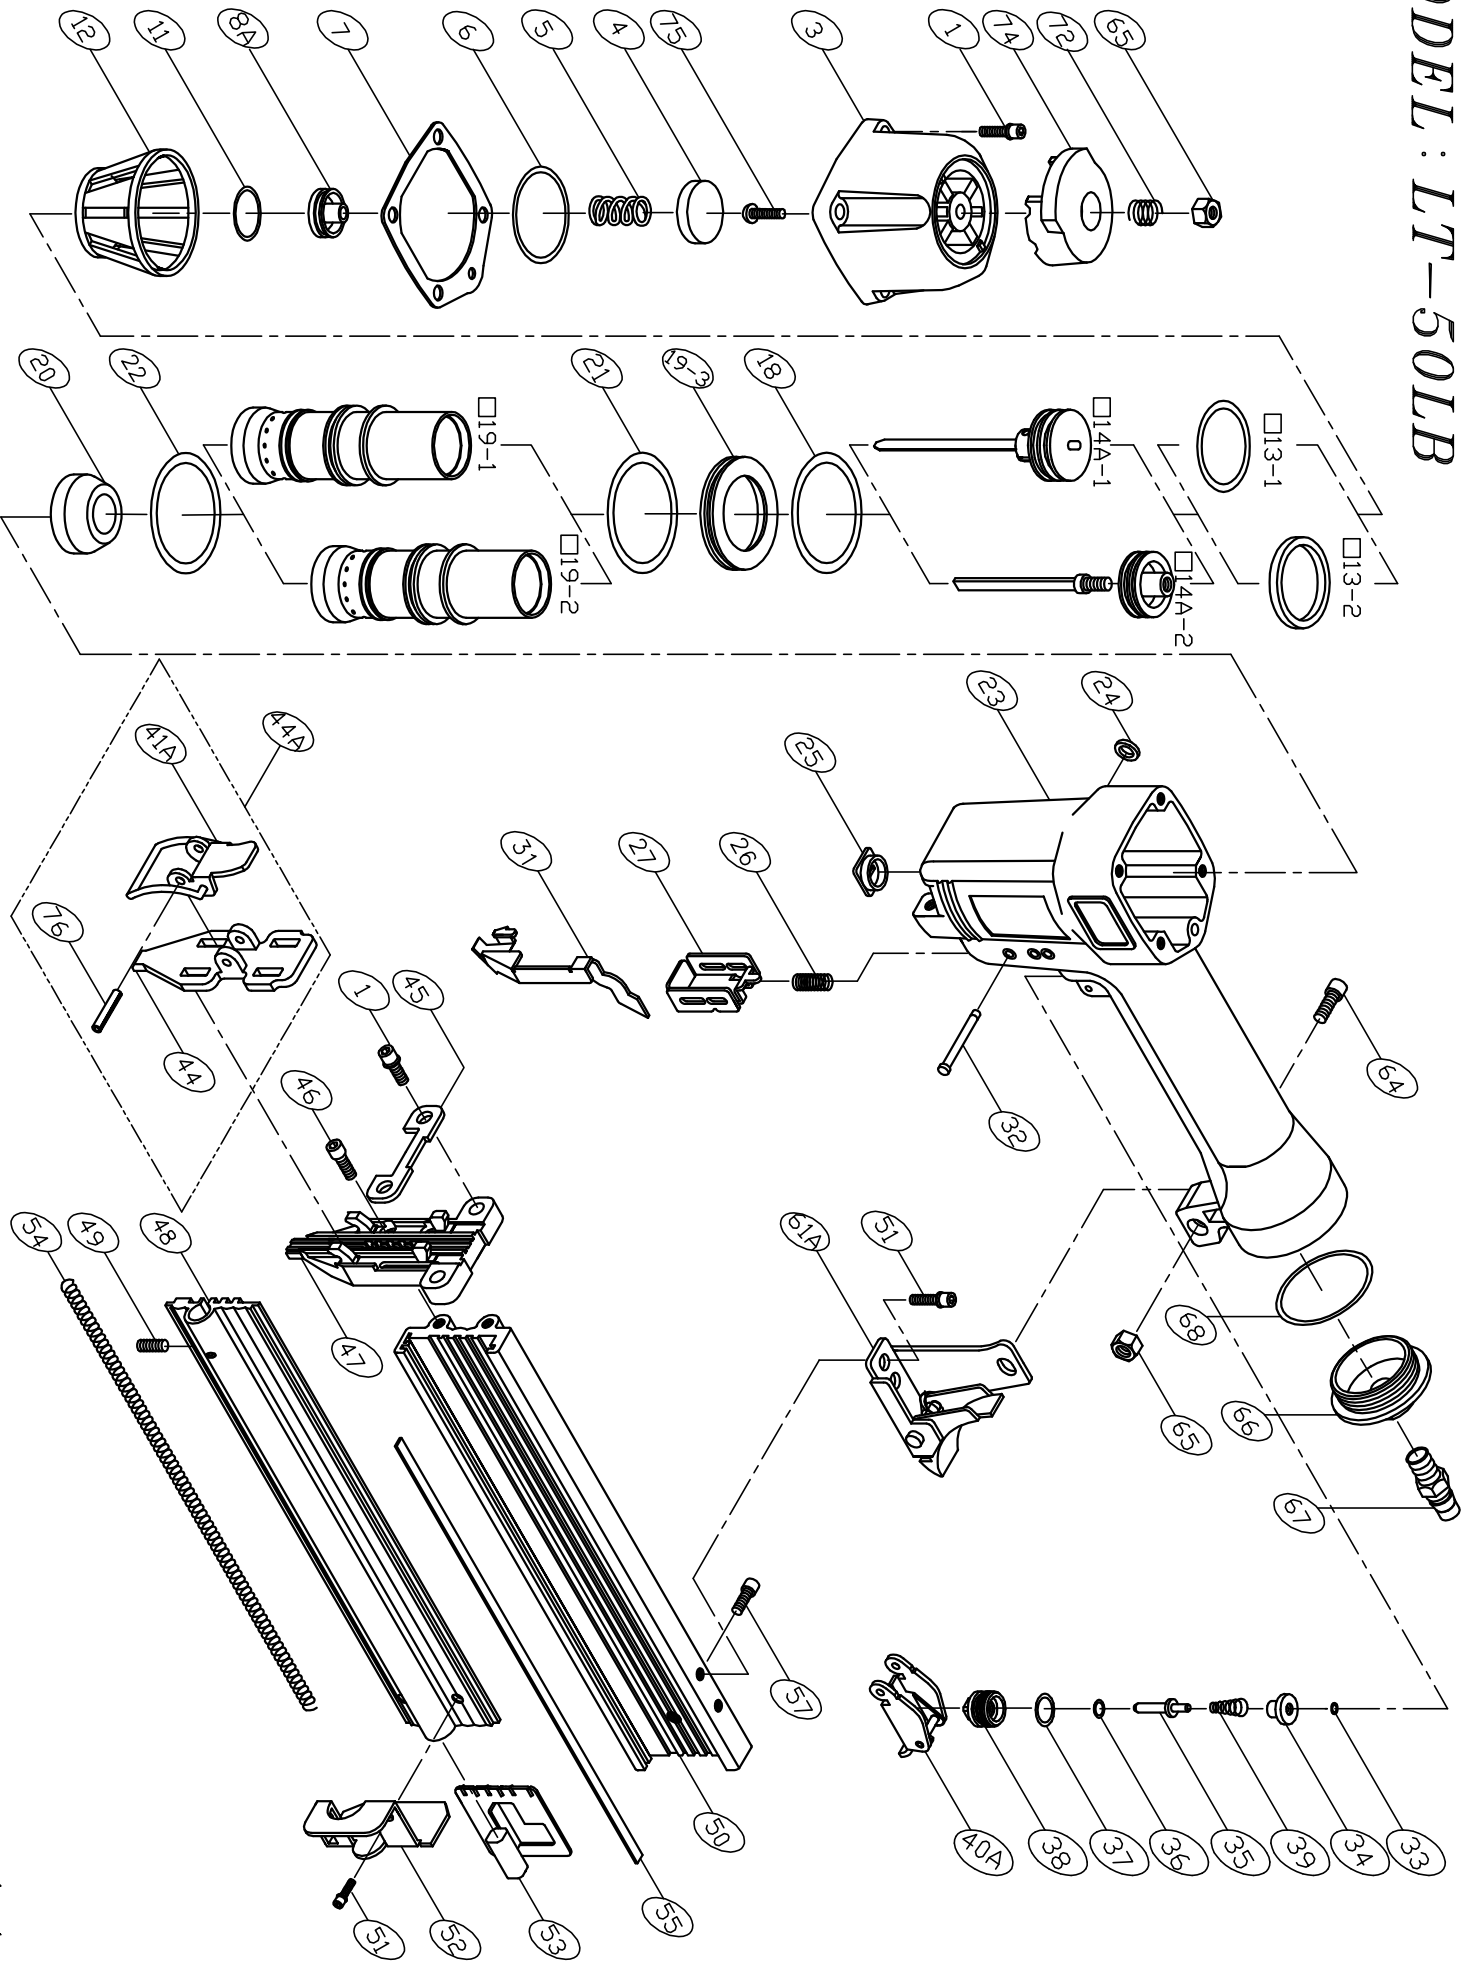

# MODEL: LT-50LB

## PARTS LIST (LT-50LB)

\*WHEN ORDERING SPARE PARTS, PLEASE STATE ITEM No, PART NO. AND DESCRIPTION.

ITEM	PART NO	DESCRIPTION	QTY	ITEM	PART NO	DESCRIPTION	QTY	ITEM	PART NO	DESCRIPTION	QTY
01	HS05080BW-20	HEX. SOC. HD. BOLT+SW	6	40A	15104501A	TRIGGER ASSEMBLY	1				
03	13200301	CAP	1	41A	13104101A	LATCH**	1				
04	12100401	SEAL**	1	44	13104401	DRIVER GUIDE COVER	1				
05	12100501	SPRING**	1	44A	13104401A	DRIVER GUIDE COVER ASM	1				
06	OR13824N	O RING**	1	45	12104501	SET PLATE	1				
07	11000701	CAP SEAL**	1	46	HS04070B-12	HEX. SOC. HD. BOLT	2				
08A	12100801A	HEAD VALVE ASM.	1	47	13704701	DRIVER GUIDE	1				
11	OR31824N	O RING**	1	48	13704801	MAGAZINE COVER	1				
12	12101201	COLLAR	1	49	SS04070B-12	SET SCREW	1				
13-1	OR22431N	O RING**	1	50	13705001	MAGAZINE	1				
13-2	11001303	PISTON RING	1	51	HS04070BW-08	HEX. SOC. HD. BOLT+SW	4				
14A-1	13701401A	DRIVER ASSEMBLY**	1	52	13105201	TAIL COVER	1				
14A-2	13701402A	DRIVER ASSEMBLY**	1	53	13705301	PUSHER	1				
18	OR43526N	O RING**	1	54	12105401	SPRING**	1				
19-1	13201901	CYLINDER	1	55	12105501	NAIL GUIDE LINER	1				
19-2	13201901G	CYLINDER	1	57	HS05080B-07	HEX. SOC. HD. BOLT	1				
19-3	11001903	COLLAR	1	61A	13206101A	BRACKET ASSEMBLY	1				
20	13102001	BUMPER**	1	64	HS05080B-16	HEX. SOC. HD. BOLT	1				
21	OR32025N	O RING**	1	65	LN0500N	LOCK NUT	2				
22	OR29826N	O RING**	1	66	11106601	COVER	1				
23	11002301	BODY	1	67	12106401	AIR PLUG	1				
24	OR01919N	O RING**	2	68	OR40030N	O RING**	1				
25	13702501	JOINT GUIDE	1	72	11007201	SPRING	1				
26	11002601	SPRING	1	74	11007401	EXHAUST COVER	1				
27	11002702	GUIDE SAFETY LEVER	1	75	US05080B1-16	UM. HD. BOLT	1				
31	13203101	SAFETY LEVER	1	76	RP3020S	ROLLED PIN	1				
32	11103201	STEPPED PIN	2								
33	OR02519N	O RING	1								
34	11003401	TRIGGER VALVE HEAD	1								
35	11003503	TRIGGER VALVE STEM	1								
36	OR02515V	O RING**	1								
37	OR10719N	O RING**	1								
38	11003803	TRIGGER VALVE GUIDE	1								
39	11006901	SPRING	1								